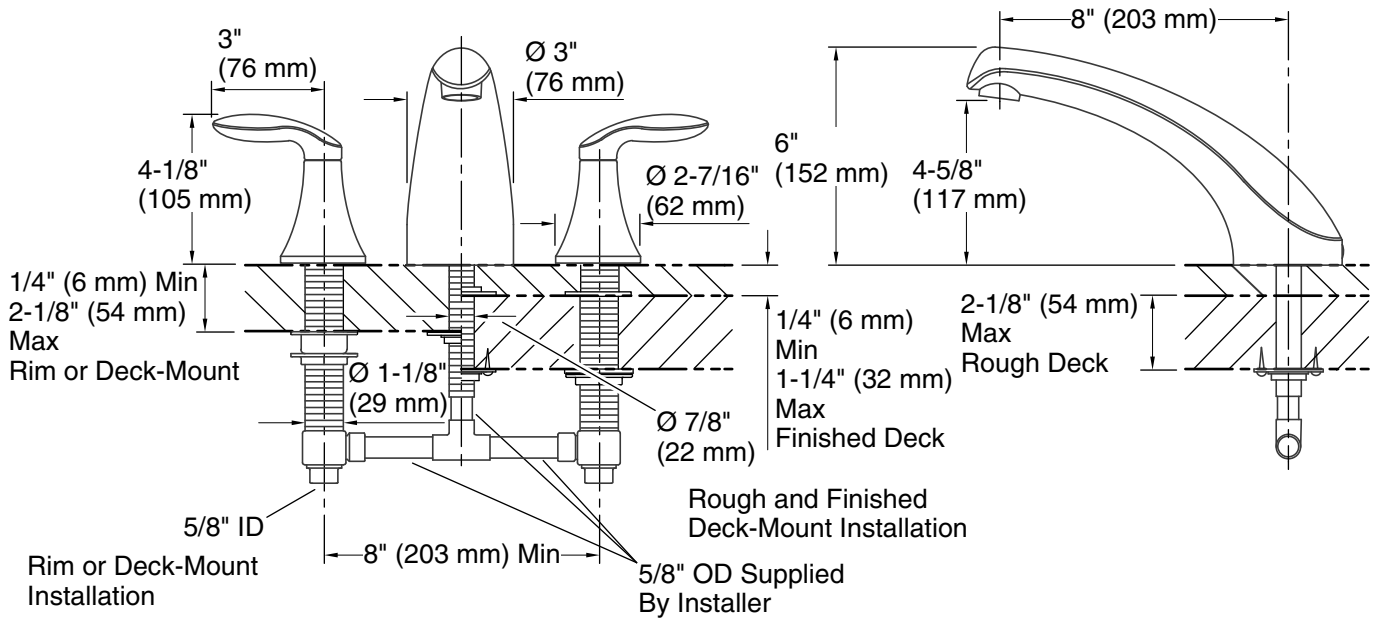

Technical Information

All product dimensions are nominal.

Notes

Install this product according to the installation instructions.

ADA, OBC, CSA B651 compliant when installed to the specific requirements of these regulations.